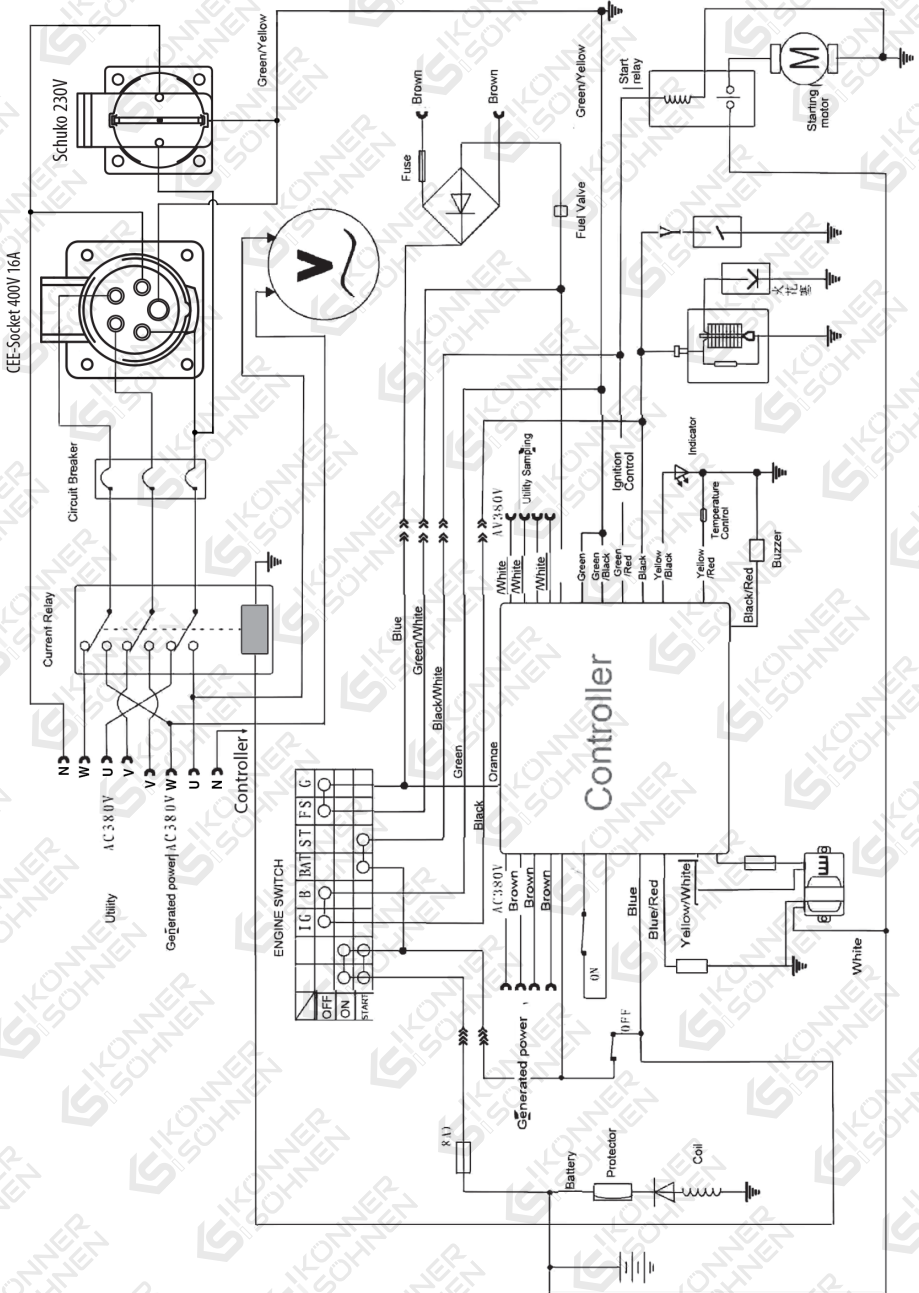

Pic. 7.2.
For models KS 7000E-3 ATS, KS 10000E-3 ATS