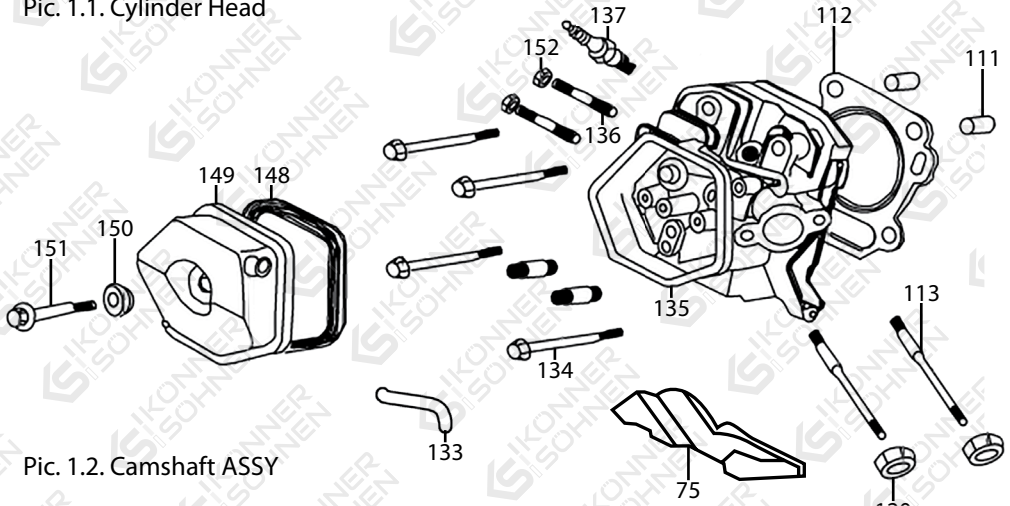

GASOLINE GENERATOR EXPLODED VIEW

KS 7000E ATS, KS 7000E-3 ATS,
KS 10000E ATS, KS 10000E-3 ATS

TRADITIONELLE DEUTSCHE QUALITÄT

CONTENTS

1. Parts of engine	2
2. Parts of starter motor	7
3. Parts of alternator	7
4. Parts of panel	8
5. Parts of cover shell	9
6. Parts of fuel tank	9
7. Whole set, gasoline engine	10
8. Electric schemes	20

1. PARTS OF ENGINE

Pic. 1.1. Cylinder Head

Pic. 1.2. Camshaft ASSY

Pic. 1.3. Crankcase Cover

Pic. 1.4. Crankcase

Pic. 1.5. Crankshaft

Pic. 1.6. Muffler

Pic. 1.7. Recoil Starter