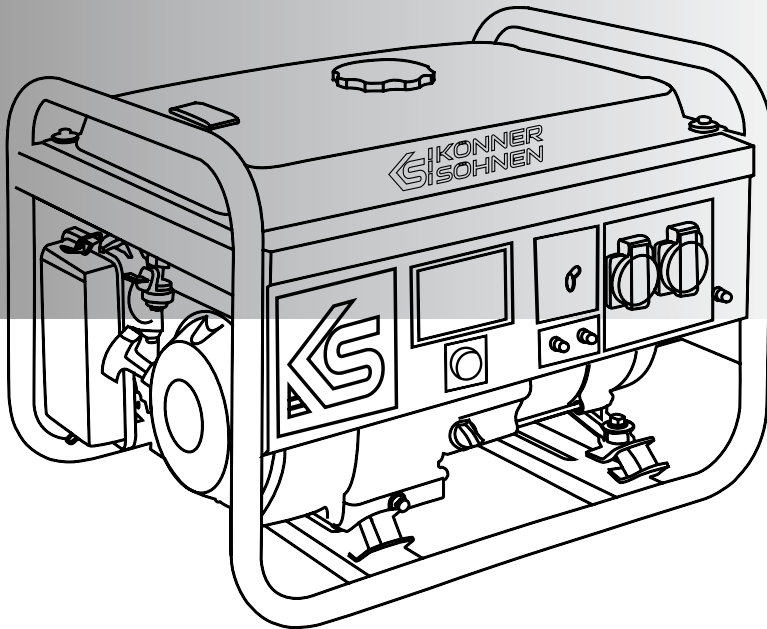

GASOLINE GENERATOR EXPLODED VIEW

KS 7000E ATS, KS 7000E-3 ATS,
KS 10000E ATS, KS 10000E-3 ATS

TRADITIONELLE DEUTSCHE QUALITÄT

CONTENTS

1. Parts of engine	2
2. Parts of starter motor	7
3. Parts of alternator	7
4. Parts of panel	8
5. Parts of cover shell	9
6. Parts of fuel tank	9
7. Whole set, gasoline engine	10
8. Electric schemes	20